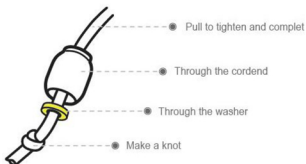

# SS21

---

COLLECTION BOOK  
BUTTON INTERNATIONAL

SS21

● Recommend

● 0351148  
SILICON  
10 X 17.7 MM  
Ø 3.5 MM  
CORD 3 MM

● 0351149  
SILICON  
10 X 17.7 MM  
Ø 3.5 MM  
CORD 3 MM

● Easily to pull / Anti slip design

● 0351148/0351149  
SILICON  
10 X 17.7 MM  
Ø 3.5 MM  
CORD 3 MM

● Small hole can be a cord stopper, then big hole can be a AirPods holder

● Big hole can be a cord end

● 0351146  
SILICON  
14.5 X 10.75 MM  
Ø 4 MM-BIG / Ø 2 MM-SMALL  
CORD 3 MM

● 0351146  
SILICON  
14.5 X 10.75 MM  
Ø 4 MM-BIG / Ø 2 MM-SMALL  
CORD 3 MM

0351145  
SILICON  
9.3 X 12.47 MM  
Ø 3 MM  
CORD 3 MM

0351145  
SILICON  
9.3 X 12.47 MM  
Ø 3 MM  
CORD 3 MM

- 0351147
- SILICON
- 17.4 X 20 MM
- Ø 3.6 MM-BIG / Ø 2 MM-SMALL
- CORD 3 MM
- WEBBING 7 MM