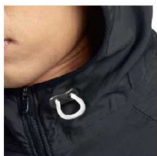

0360320  
TPU / HEAT APPLY  
22 X 38 MM  
Ø 3 MM  
CORD 2.5 MM

● Recommend

0360320  
TPU / HEAT APPLY  
22 X 38 MM  
Ø 3 MM  
CORD 2.5 MM

SS21

BUTTON INTERNATIONAL  
INNOVATIVE DESIGN

SS21

0351152  
TPU  
18 X 33 MM  
Ø 6.5 MM  
CORD 2.5-3 MM