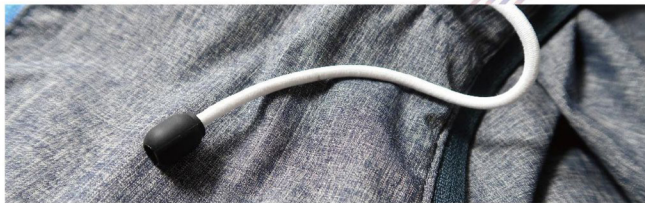

0351145
SILICON
9.3 X 12.47 MM
Ø 3 MM
CORD 3 MM

0351145
SILICON
9.3 X 12.47 MM
Ø 3 MM
CORD 3 MM