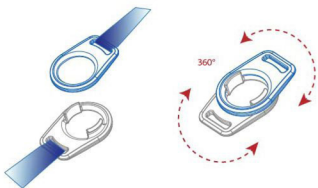

- 0351147
- SILICON
- 17.4 X 20 MM
- Ø 3.6 MM-BIG / Ø 2 MM-SMALL
- CORD 3 MM
- WEBBING 7 MM

● 0351155  
 TPU  
 9 X 7.8 X 7 MM  
 Ø 4 MM  
 CORD 3 MM

● Recommend

● Burnished

● 0351155

TPU

9 X 7.8 X 7 MM

Ø 4 MM

CORD 3 MM

SS21

- 0341292
- POM
- 18 X 22.9 MM
- Ø 3 MM
- CORD 2.5 MM
- WEBBING 7 MM

● Recommend

● 0341292

- POM
- 18 X 22.9 MM
- Ø 3 MM
- CORD 2.5 MM
- WEBBING 7 MM

SS21

BUTTON INTERNATIONAL

INNOVATIVE DESIGN

0540090-S  
POM  
28.9 X 21.4 MM  
WEBBING 10 MM

0540090-S  
POM  
28.9 X 21.4 MM  
WEBBING 10 MM

SS21

pull

pull

loosen

tight