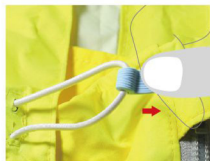

# SS21

---

COLLECTION BOOK  
BUTTON INTERNATIONAL

SS21

● Recommend

● 0351148  
SILICON  
10 X 17.7 MM  
Ø 3.5 MM  
CORD 3 MM

● 0351149  
SILICON  
10 X 17.7 MM  
Ø 3.5 MM  
CORD 3 MM

● Easily to pull / Anti slip design

● 0351148/0351149  
SILICON  
10 X 17.7 MM  
Ø 3.5 MM  
CORD 3 MM

● Small hole can be a cord stopper, then big hole can be a AirPods holder

● Big hole can be a cord end

● 0351146  
SILICON  
14.5 X 10.75 MM  
Ø 4 MM-BIG / Ø 2 MM-SMALL  
CORD 3 MM

● 0351146  
SILICON  
14.5 X 10.75 MM  
Ø 4 MM-BIG / Ø 2 MM-SMALL  
CORD 3 MM

0351145  
SILICON  
9.3 X 12.47 MM  
Ø 3 MM  
CORD 3 MM

0351145  
SILICON  
9.3 X 12.47 MM  
Ø 3 MM  
CORD 3 MM

- 0351147
- SILICON
- 17.4 X 20 MM
- Ø 3.6 MM-BIG / Ø 2 MM-SMALL
- CORD 3 MM
- WEBBING 7 MM

- If you want to loosen the cap, the rope can be loosened through the hole above by passing the middle passage.

- The small hole below using the feature of silicone to bite the rope and tighten the cap.