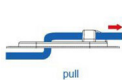

INNOVATIVE DESIGN

0540090-S  
POM  
28.9 X 21.4 MM  
WEBBING 10 MM

0540090-S  
POM  
28.9 X 21.4 MM  
WEBBING 10 MM

SS21

pull

pull

loosen

tight

0360320  
TPU / HEAT APPLY  
22 X 38 MM  
Ø 3 MM  
CORD 2.5 MM

● Recommend

0360320  
TPU / HEAT APPLY  
22 X 38 MM  
Ø 3 MM  
CORD 2.5 MM

SS21

BUTTON INTERNATIONAL  
INNOVATIVE DESIGN

SS21

0351152  
TPU  
18 X 33 MM  
Ø 6.5 MM  
CORD 2.5-3 MM