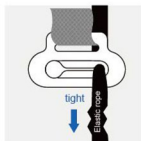

● 0351148/0351149  
SILICON  
10 X 17.7 MM  
Ø 3.5 MM  
CORD 3 MM

● Small hole can be a cord stopper, then big hole can be a AirPods holder

● Big hole can be a cord end

● 0351146  
SILICON  
14.5 X 10.75 MM  
Ø 4 MM-BIG / Ø 2 MM-SMALL  
CORD 3 MM

● 0351146  
SILICON  
14.5 X 10.75 MM  
Ø 4 MM-BIG / Ø 2 MM-SMALL  
CORD 3 MM

0351145  
SILICON  
9.3 X 12.47 MM  
Ø 3 MM  
CORD 3 MM

0351145  
SILICON  
9.3 X 12.47 MM  
Ø 3 MM  
CORD 3 MM

- 0351147
- SILICON
- 17.4 X 20 MM
- Ø 3.6 MM-BIG / Ø 2 MM-SMALL
- CORD 3 MM
- WEBBING 7 MM

- If you want to loosen the cap, the rope can be loosened through the hole above by passing the middle passage.

- The small hole below using the feature of silicone to bite the rope and tighten the cap.

- 0351147
- SILICON
- 17.4 X 20 MM
- Ø 3.6 MM-BIG / Ø 2 MM-SMALL
- CORD 3 MM
- WEBBING 7 MM

● 0351155  
 TPU  
 9 X 7.8 X 7 MM  
 Ø 4 MM  
 CORD 3 MM

● Recommend

● Burnished

● 0351155

TPU

9 X 7.8 X 7 MM

Ø 4 MM