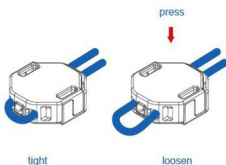

- If you want to loosen the cap, the rope can be loosened through the hole above by passing the middle passage.

- The small hole below using the feature of silicone to bite the rope and tighten the cap.

- 0351147
- SILICON
- 17.4 X 20 MM
- Ø 3.6 MM-BIG / Ø 2 MM-SMALL
- CORD 3 MM
- WEBBING 7 MM

● 0351155  
 TPU  
 9 X 7.8 X 7 MM  
 Ø 4 MM  
 CORD 3 MM

● Recommend

● Burnished

● 0351155

TPU

9 X 7.8 X 7 MM

Ø 4 MM

CORD 3 MM

SS21

- 0341292
- POM
- 18 X 22.9 MM
- Ø 3 MM
- CORD 2.5 MM
- WEBBING 7 MM

● Recommend

● 0341292

- POM
- 18 X 22.9 MM
- Ø 3 MM
- CORD 2.5 MM
- WEBBING 7 MM

SS21

BUTTON INTERNATIONAL

INNOVATIVE DESIGN

0540090-S  
POM  
28.9 X 21.4 MM  
WEBBING 10 MM

0540090-S  
POM  
28.9 X 21.4 MM  
WEBBING 10 MM

SS21

pull

pull

loosen

tight