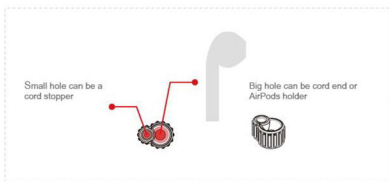

● Big hole can be a cord end

● 0351146
SILICON
14.5 X 10.75 MM
Ø 4 MM-BIG / Ø 2 MM-SMALL
CORD 3 MM