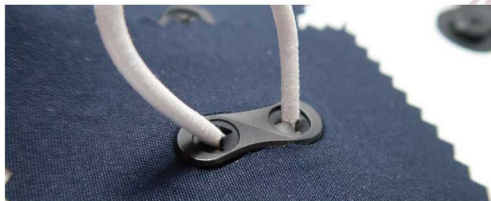

0360320  
TPU / HEAT APPLY  
22 X 38 MM  
Ø 3 MM  
CORD 2.5 MM

● Recommend

0360320  
TPU / HEAT APPLY  
22 X 38 MM  
Ø 3 MM  
CORD 2.5 MM

SS21

BUTTON INTERNATIONAL  
INNOVATIVE DESIGN

SS21

0351152  
TPU  
18 X 33 MM  
Ø 6.5 MM  
CORD 2.5-3 MM