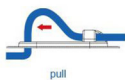

INNOVATIVE DESIGN

0540090-S  
POM  
28.9 X 21.4 MM  
WEBBING 10 MM

0540090-S  
POM  
28.9 X 21.4 MM  
WEBBING 10 MM

SS21

pull

pull

loosen

tight

0360320  
TPU / HEAT APPLY  
22 X 38 MM  
Ø 3 MM  
CORD 2.5 MM

● Recommend

0360320  
TPU / HEAT APPLY  
22 X 38 MM  
Ø 3 MM  
CORD 2.5 MM

SS21

BUTTON INTERNATIONAL  
INNOVATIVE DESIGN

SS21

0351152  
TPU  
18 X 33 MM  
Ø 6.5 MM  
CORD 2.5-3 MM