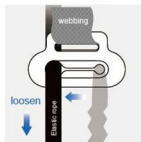

● 0351148/0351149  
SILICON  
10 X 17.7 MM  
Ø 3.5 MM  
CORD 3 MM

● Small hole can be a cord stopper, then big hole can be a AirPods holder

● Big hole can be a cord end

● 0351146  
SILICON  
14.5 X 10.75 MM  
Ø 4 MM-BIG / Ø 2 MM-SMALL  
CORD 3 MM

● 0351146  
SILICON  
14.5 X 10.75 MM  
Ø 4 MM-BIG / Ø 2 MM-SMALL  
CORD 3 MM

0351145  
SILICON  
9.3 X 12.47 MM  
Ø 3 MM  
CORD 3 MM

0351145  
SILICON  
9.3 X 12.47 MM  
Ø 3 MM  
CORD 3 MM

- 0351147
- SILICON
- 17.4 X 20 MM
- Ø 3.6 MM-BIG / Ø 2 MM-SMALL
- CORD 3 MM
- WEBBING 7 MM

- If you want to loosen the cap, the rope can be loosened through the hole above by passing the middle passage.

- The small hole below using the feature of silicone to bite the rope and tighten the cap.

- 0351147
- SILICON
- 17.4 X 20 MM
- Ø 3.6 MM-BIG / Ø 2 MM-SMALL
- CORD 3 MM
- WEBBING 7 MM

● 0351155  
 TPU  
 9 X 7.8 X 7 MM  
 Ø 4 MM  
 CORD 3 MM

● Recommend

● Burnished

● 0351155

TPU

9 X 7.8 X 7 MM

Ø 4 MM