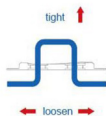

0351152
TPU
18 X 33 MM
Ø 6.5 MM
CORD 2.5-3 MM

● Recommend

● Burnished

● Local Etching on a plastic part

● Surface texture on a plastic part